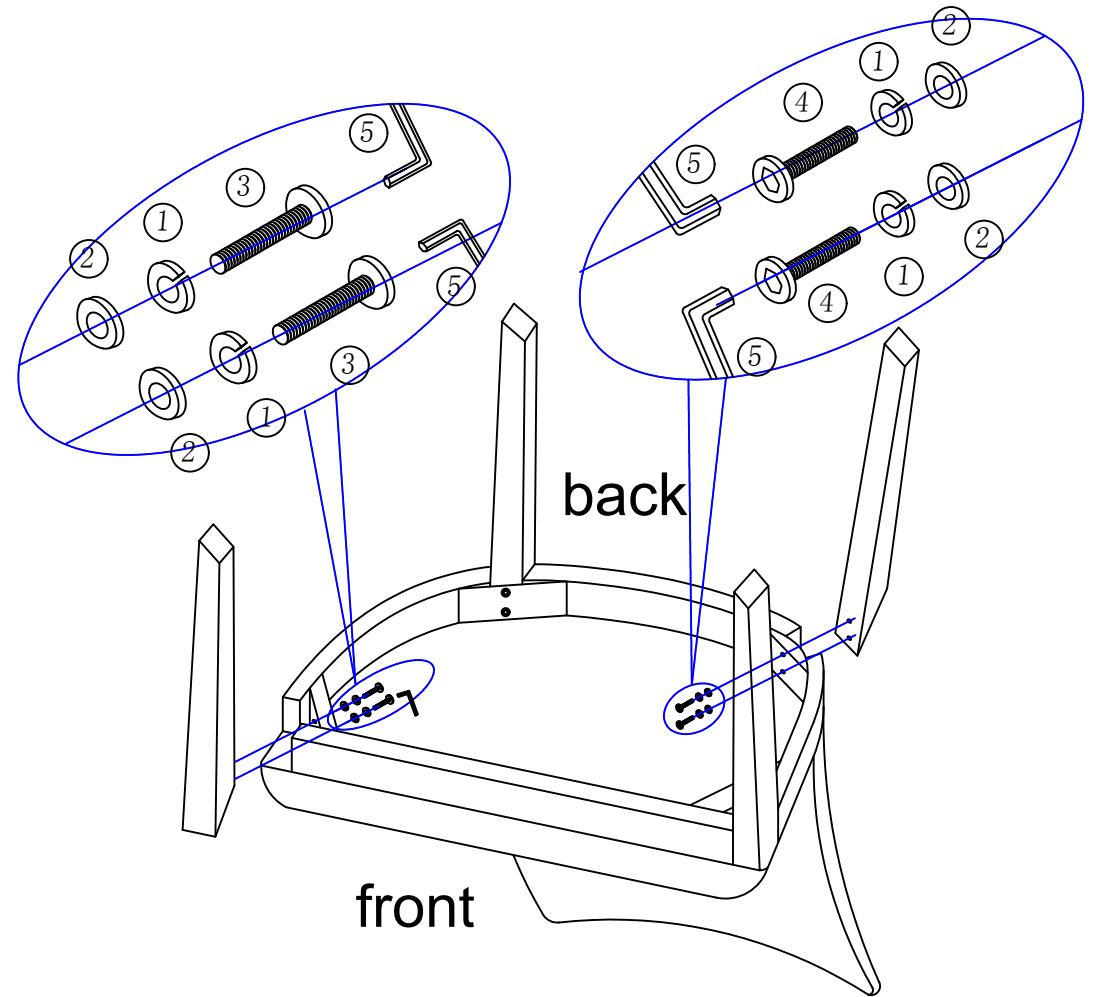

DC051 Assembly Instructions

NO	Description	Dimension	Qty	Drawing
①	LOCK WASHER	φ8	8	
②	FLAT WASHER	φ8	8	
③	BOLT	φ8*55	4	
④	BOLT	φ8*45	4	
⑤	ALLEN WRENCH	φ8	1	